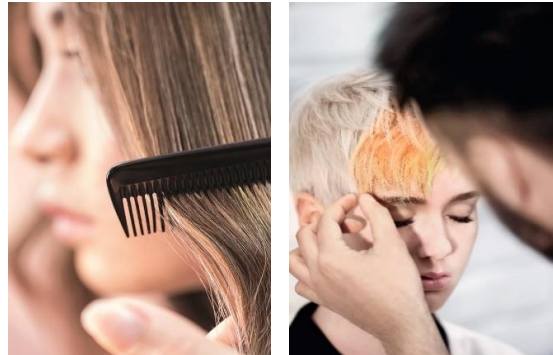

LA | WELLA STUDIO
4500 Park Granada, Calabasas, CA 91302

EDUCATION CALENDAR | 2019

COLOR				
DATE	TIME	SEMINAR CLICK TO BOOK	PRICE	GE POINTS
January 22	10am-4pm	Introduction to the Art of Balayage	\$400	32,800
January 27-28	10am-4pm	Color Craft: Color Essentials	\$700	57,400
February 3-7	9am-5pm	MCE Phase I	\$2,500	205,000
February 10-11	10am-4pm	Color Craft: Color Essentials	\$700	57,400
February 12	10am-4pm	Color Craft: Color Dimensions	\$400	32,800
February 13	10am-4pm	Color Craft: Creative Color	\$400	32,800
February 14-15	10am-4pm	Color Craft: Color Correction	\$700	57,400
February 19-20	10am-4pm	Color Craft: Color Essentials	\$700	57,400
March 3-7	9am-5pm	MCE Phase II	Pre Paid (MCE Phase I Required)	0
March 10-11	10am-4pm	Color Craft: Color Essentials	\$700	57,400
March 12	10am-4pm	Color Craft: Color Dimensions	\$400	32,800
March 13	10am-4pm	Color Craft: Creative Color	\$400	32,800
March 14-15	10am-4pm	Color Craft: Color Correction	\$700	57,400
March 31-April 4	9am-5pm	MCE Phase I	\$2,500	205,000
April 16	10am-4pm	Introduction to the Art of Balayage	\$400	32,800
April 16-17	10am-4pm	Color Craft: Color Essentials	\$700	57,400
April 21-22	10am-4pm	Color Craft: Color Essentials	\$700	57,400
April 23	10am-4pm	Color Craft: Color Dimensions	\$400	32,800
April 24	10am-4pm	Color Craft: Creative Color	\$400	32,800
April 25-26	10am-4pm	Color Craft: Color Correction	\$700	57,400
May 5-6	10am-4pm	Color Craft: Color Essentials	\$700	57,400
May 7	10am-4pm	Color Craft: Color Dimensions	\$400	32,800
May 8	10am-4pm	Color Craft: Creative Color	\$400	32,800