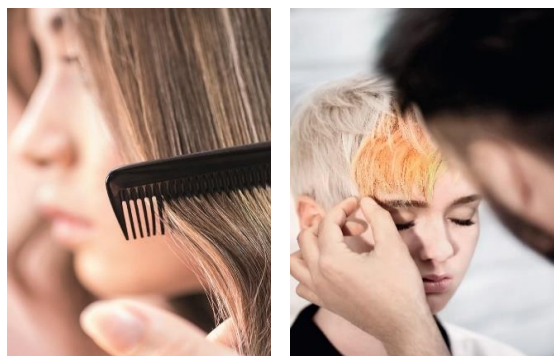

NYC | WELLA WORLD STUDIO

599 Broadway 3rd Floor, New York, NY 10012

EDUCATION CALENDAR | 2019

COLOR

DATE	TIME	SEMINAR CLICK TO BOOK	PRICE	GE POINTS
January 6-10	9am-5pm	MCE Phase I	\$2,500	205,000
January 13-14	10am-4pm	Color Craft: Color Essentials	\$700	57,400
January 15	10am-4pm	Color Craft: Color Dimensions	\$400	32,800
January 16	10am-4pm	Color Craft: Creative Color	\$400	32,800
January 17-18	10am-4pm	Color Craft: Color Correction	\$700	57,400
January 23	10am-4pm	Introduction to the Art of Balayage	\$400	32,800
January 27-31	9am-5pm	MCE Phase II	Pre Paid (MCE Phase I Required)	0
February 10-11	10am-4pm	Color Craft: Color Essentials	\$700	57,400
February 12	10am-4pm	Color Craft: Color Dimensions	\$400	32,800
February 13	10am-4pm	Color Craft: Creative Color	\$400	32,800
February 14-15	10am-4pm	Color Craft: Color Correction	\$700	57,400
February 24-28	9am-5pm	MCE Phase I	\$2,500	205,000
March 3-4	10am-4pm	Color Craft: Color Essentials	\$700	57,400
March 5	10am-4pm	Color Craft: Color Dimensions	\$400	32,800
March 6	10am-4pm	Color Craft: Creative Color	\$400	32,800
March 6	10am-4pm	Introduction to the Art of Balayage	\$400	32,800
March 7-8	10am-4pm	Color Craft: Color Correction	\$700	57,400
March 10-14	9am-5pm	MCE Phase I	\$2,500	205,000
March 24-25	10am-4pm	Mastering the Art of Balayage	\$1,000	82,000
April 7-8	10am-4pm	Color Craft: Color Essentials	\$700	57,400
April 9	10am-4pm	Color Craft: Color Dimensions	\$400	32,800
April 21	10am-4pm	Color Craft: Creative Color	\$400	32,800
April 22-23	10am-4pm	Color Craft: Color Correction	\$700	57,400
April 28-29	6pm-8pm	Blonde Temptation	\$1,000	82,000
April 30	10am-4pm	Sensual Reds	\$700	57,400